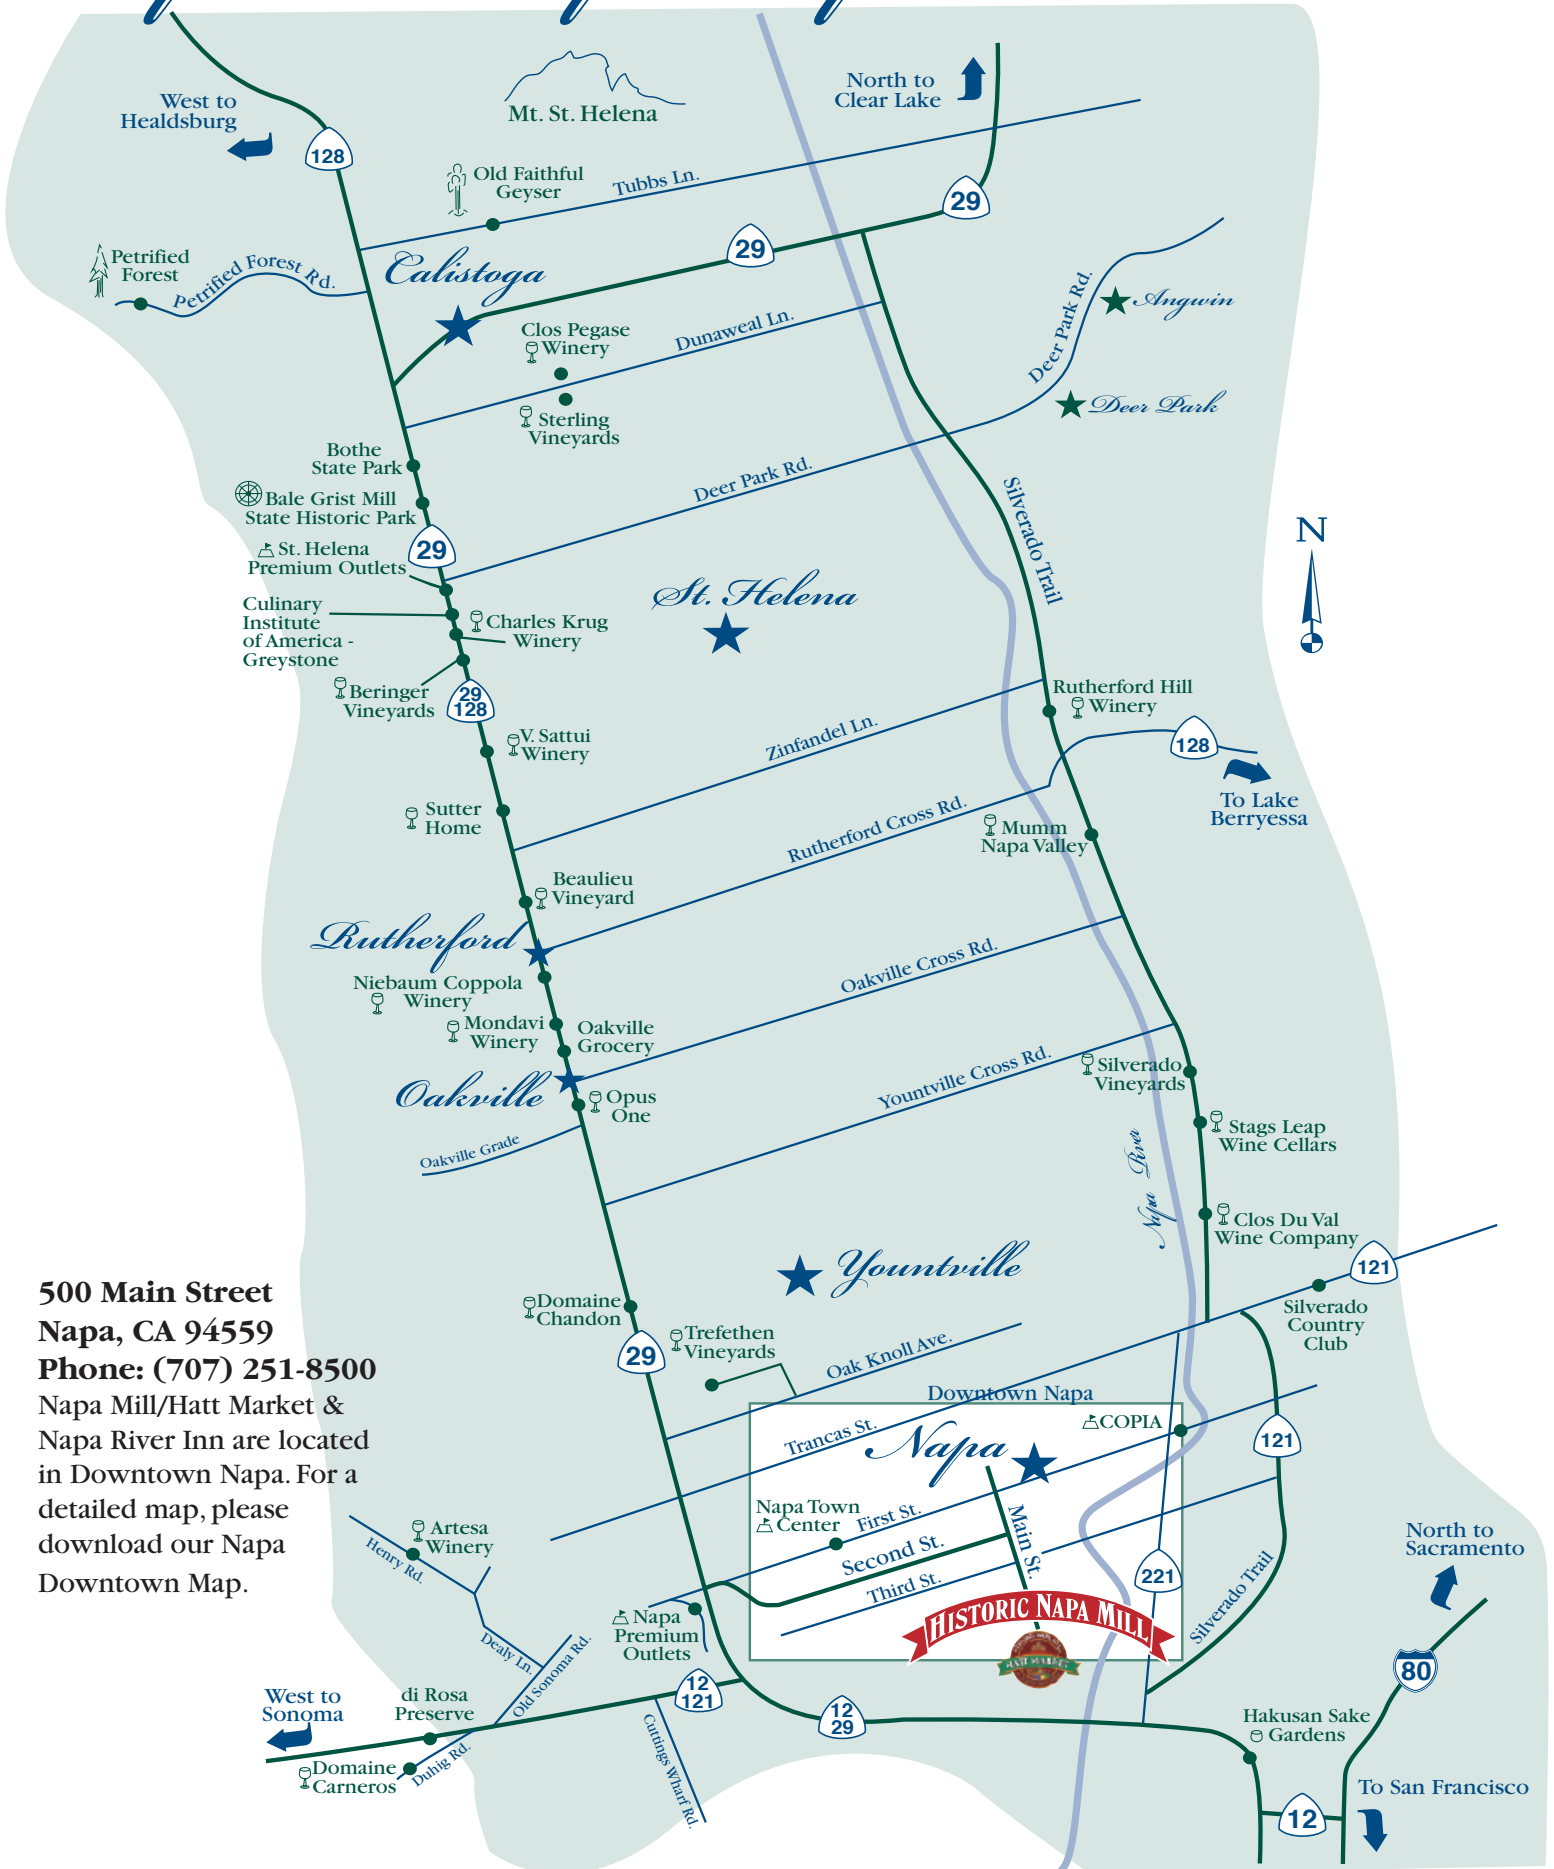

# Napa Valley Map

MAP NOT TO SCALE

**500 Main Street**  
**Napa, CA 94559**  
**Phone: (707) 251-8500**  
Napa Mill/Hatt Market &  
Napa River Inn are located  
in Downtown Napa. For a  
detailed map, please  
download our Napa  
Downtown Map.